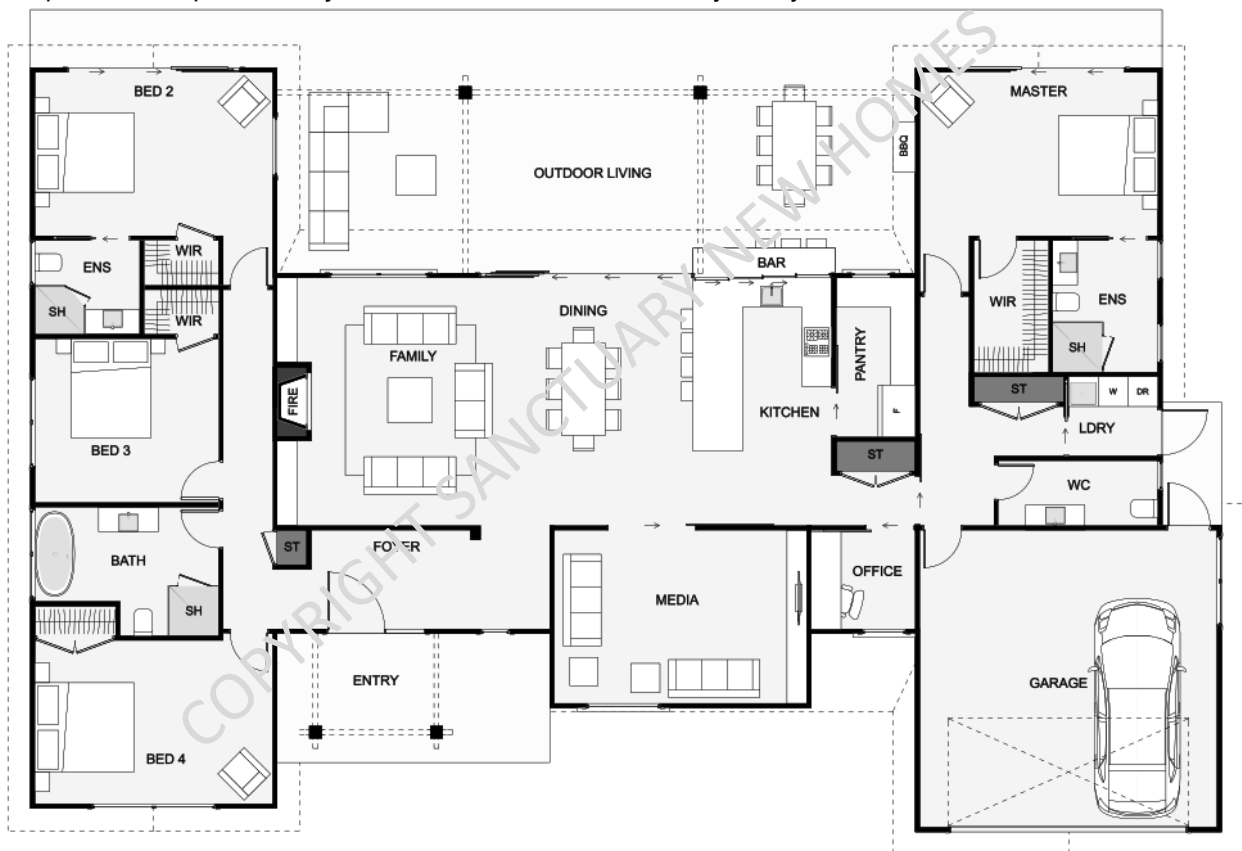

Inside the Maple, you'll discover an open plan living and dining area that continues out to the alfresco area with outdoor dining and a bar. Finishing off the home is a master suite at one end of the home and a secondary master suite at the opposite end, both with walk in robes and ensuite. This stunning home provides the modern family with all the elements you would expect for a superior lifestyle. This will be a stand out to any family.

Floor Area: 260m²