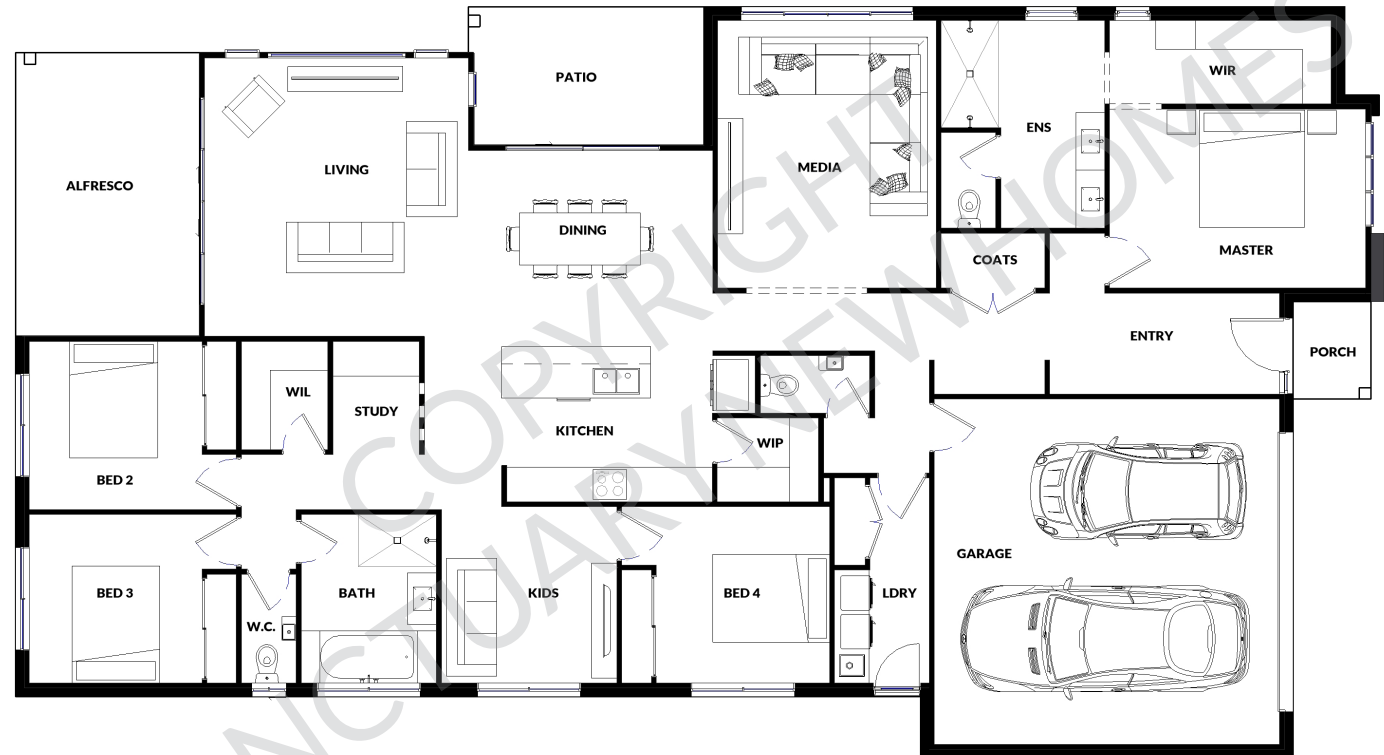

ASPEN

PLAN DIMENSIONS

HOUSE WIDTH: 13.1m
HOUSE LENGTH: 23.8m

FLOOR AREAS

LIVING	208.7m ²
GARAGE	39.2m ²
PORCH	2.3m ²
ALFRESCO	15.7m ²
PATIO	9.7m ²
TOTAL	275.6m²

sanctuary
NEW HOMES™

P: 1300 784 849

E: info@snhomes.com.au