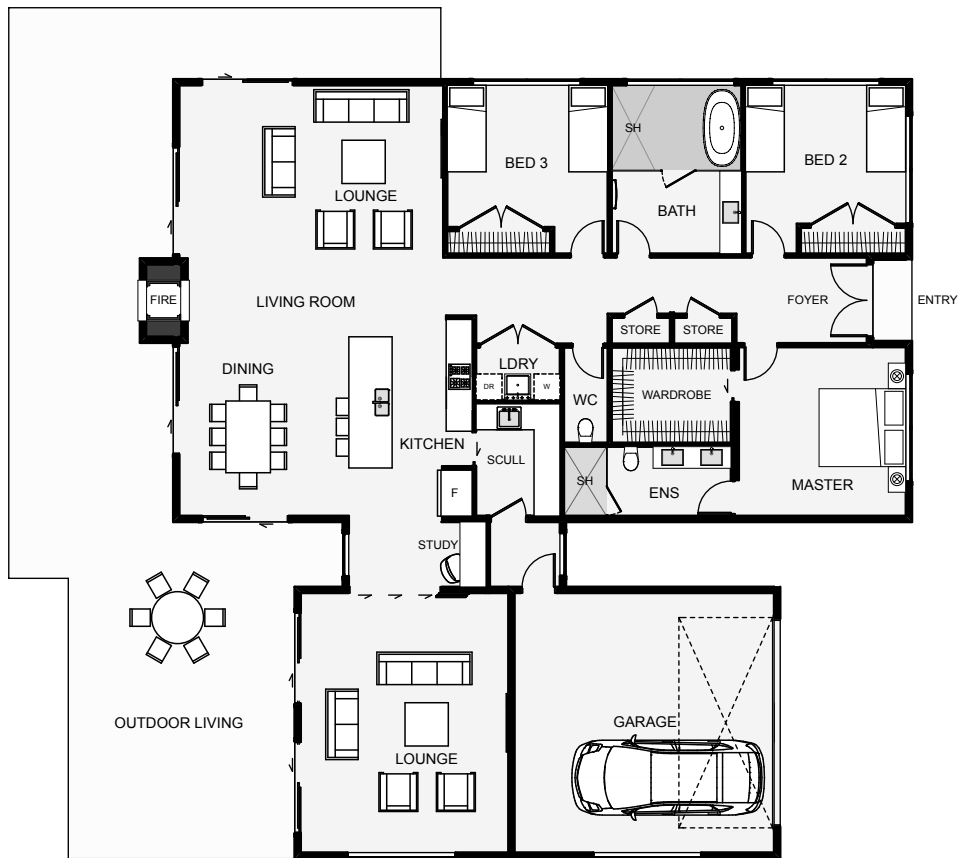

Fancy a beautiful classic weatherboard home built new with all the timeless finishings? With a modern layout, high ceilings and overhead windows allowing plenty of natural light to spread throughout all living areas, this home offers more than the older classics. Grocery shopping is even a breeze - straight from the car and into the scullery. Other features are the double separate living, modern bathroom, large bedrooms, study nook and an outdoor fire option.

Floor Area: 252m²

 2
  3
  2
  17.8m
  18.0m

Contact the Sanctuary Team

Ph 1300 784 849

 info@snhomes.com.au

 www.sanctuarynewhomes.com.au